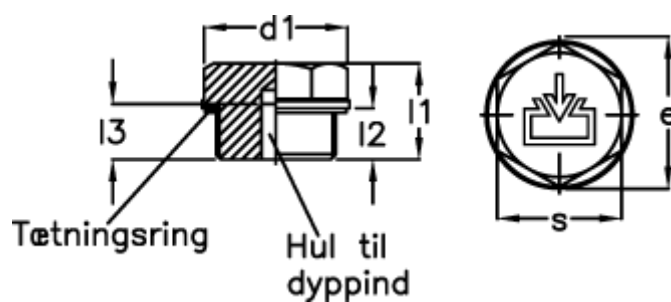

Article number: 20239558

Description: E+G

Threaded plug GN 741-26-M20x1,5-ES-1

Measures

$d1 = 26$

$d2 = M20 \times 1,5$

$d4 = M5$

$e = 24.3$

$l1 = 16.0$

$l2 = 8.5$

$s = 17$